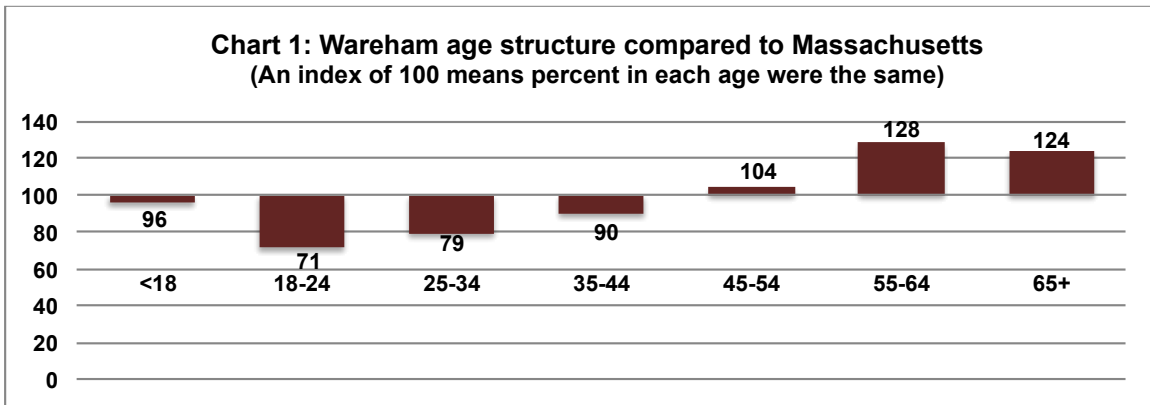

Wareham Charts

- Wareham has about 22,600 yr-rnd residents, about 3.5% more than in 2010
- Massachusetts has about 6.9m residents, up about 4.5% more than in 2010
- Chart 1 shows Wareham has fewer children & more elderly than the state
(But it also shows that Wareham has about same % of residents ages 45-54)

Source for all charts: US Census Bureau

- Chart 2 shows Wareham's age structure trends track fairly close to the state
- But decline in key age group 45-54 is higher, while 65+ growth is much lower
- And number of Wareham's children are declining a bit faster than the state

- Chart 3 for Wareham shows a pattern quite different from the Cape
- However, data may not properly reflect what happened in 2012-2014 period
- But overall trend from 2010-2020 shows Wareham tracking close to the state