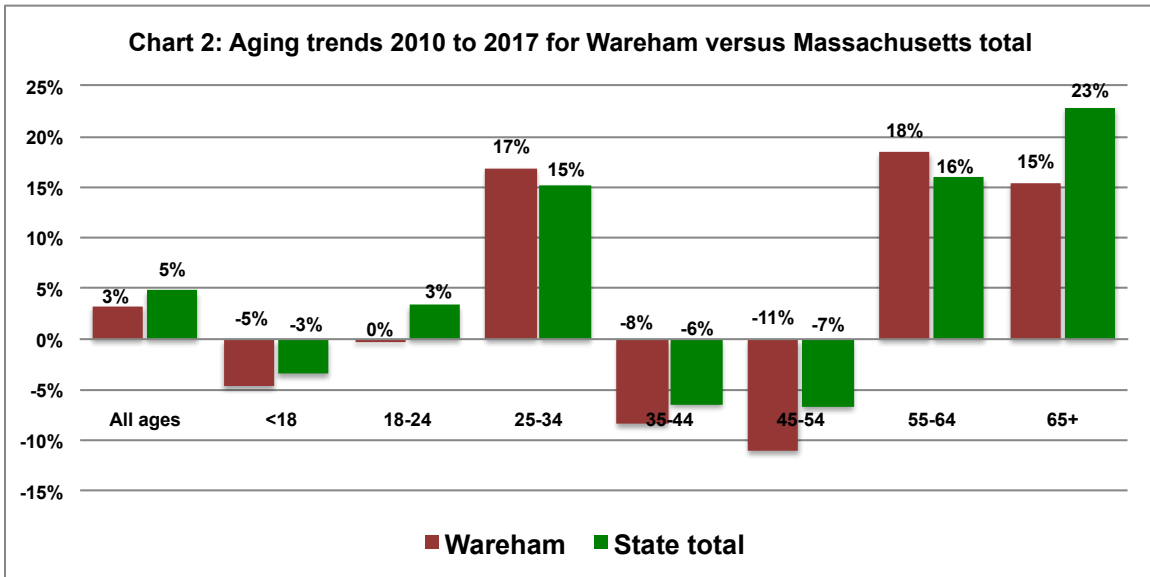

Wareham Charts

- Wareham has about 22,600 yr-rnd residents, about 3.5% more than in 2010
- Massachusetts has about 6.9m residents, up about 4.5% more than in 2010
- Chart 1 shows Wareham has fewer children & more elderly than the state
(But it also shows that Wareham has about same % of residents ages 45-54)

Source for all charts: US Census Bureau

- Chart 2 shows Wareham's age structure trends track fairly close to the state
- But decline in key age group 45-54 is higher, while 65+ growth is much lower
- And number of Wareham's children are declining a bit faster than the state

- Chart 3 for Wareham shows a pattern quite different from the Cape
- However, data may not properly reflect what happened in 2012-2014 period
- But overall trend from 2010-2020 shows Wareham tracking close to the state