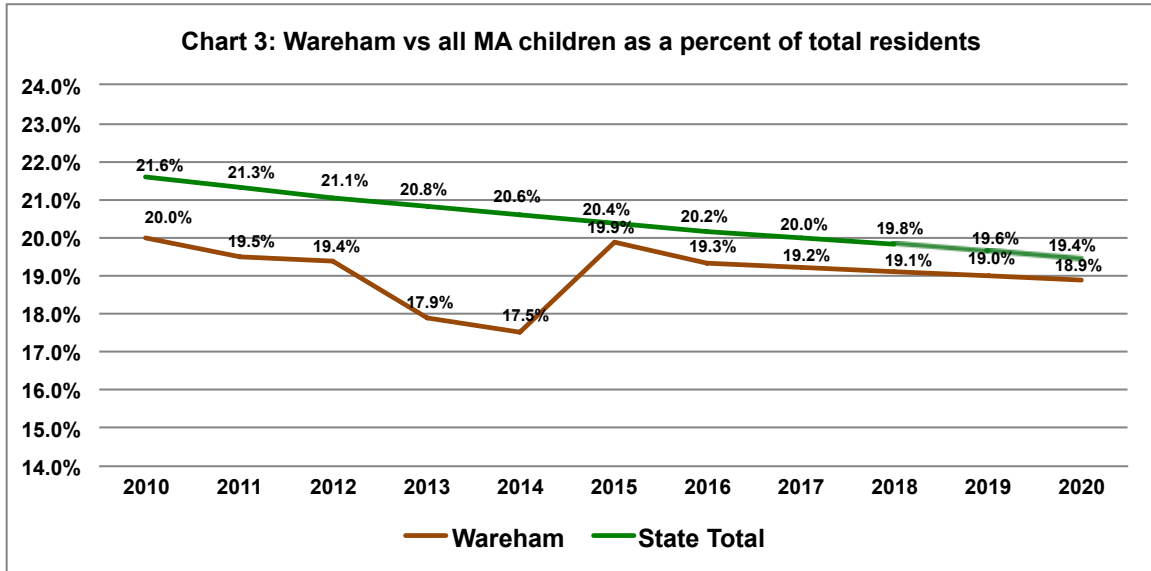

Wareham Charts

- Wareham has about 22,600 yr-rnd residents, about 3.5% more than in 2010
- Massachusetts has about 6.9m residents, up about 4.5% more than in 2010
- Chart 1 shows Wareham has fewer children & more elderly than the state
(But it also shows that Wareham has about same % of residents ages 45-54)

Source for all charts: US Census Bureau

- Chart 2 shows Wareham's age structure trends track fairly close to the state
- But decline in key age group 45-54 is higher, while 65+ growth is much lower
- And number of Wareham's children are declining a bit faster than the state

- Chart 3 for Wareham shows a pattern quite different from the Cape
- However, data may not properly reflect what happened in 2012-2014 period
- But overall trend from 2010-2020 shows Wareham tracking close to the state